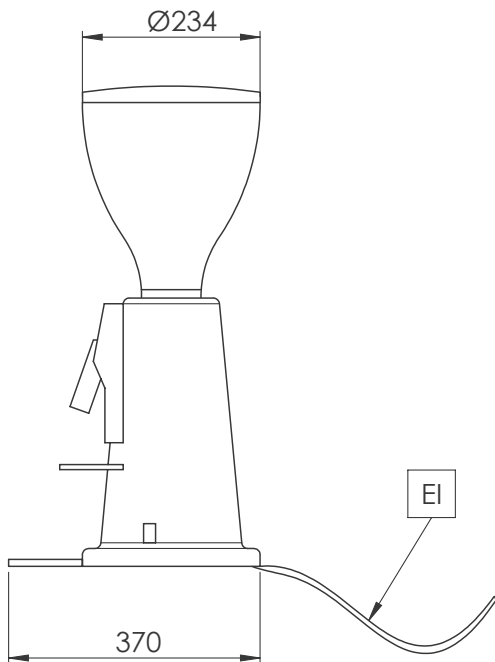

Coffee System
Grind on-demand Coffee Grinder
Coffee Grinder, Flat 75 mm

ITEM # _____

MODEL # _____

NAME # _____

SIS # _____

AIA # _____

602546 (GRNDEM600)

Grind-on-demand Coffee
Grinder, flat, 75mm

APPROVAL: _____

Front

Side

Electric

Supply voltage:	230 V/1N ph/50/60 Hz
Electrical power max.:	0.34 kW
Plug type:	CE-SCHUKO

Key Information:

External dimensions, Width:	230 mm
External dimensions, Depth:	370 mm
External dimensions, Height:	600 mm
Net weight:	11 kg
Shipping weight:	13 kg
Shipping height:	700 mm
Shipping width:	440 mm
Shipping depth:	300 mm
Shipping volume:	0.09 m ³