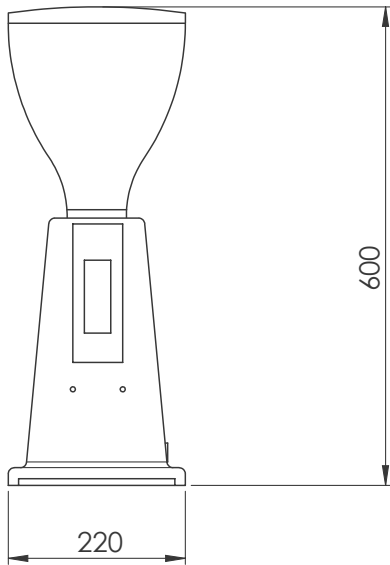

Coffee System
Grind on-demand Coffee Grinder
Coffee Grinder, Flat 75 mm

ITEM # _____

MODEL # _____

NAME # _____

SIS # _____

AIA # _____

602546 (GRNDEM600)

Grind-on-demand Coffee
Grinder, flat, 75mm

APPROVAL: _____

Front

Side

Electric

Supply voltage:	230 V/1N ph/50/60 Hz
Electrical power max.:	0.34 kW
Plug type:	CE-SCHUKO

Key Information:

External dimensions, Width:	230 mm
External dimensions, Depth:	370 mm
External dimensions, Height:	600 mm
Net weight:	11 kg
Shipping weight:	13 kg
Shipping height:	700 mm
Shipping width:	440 mm
Shipping depth:	300 mm
Shipping volume:	0.09 m ³